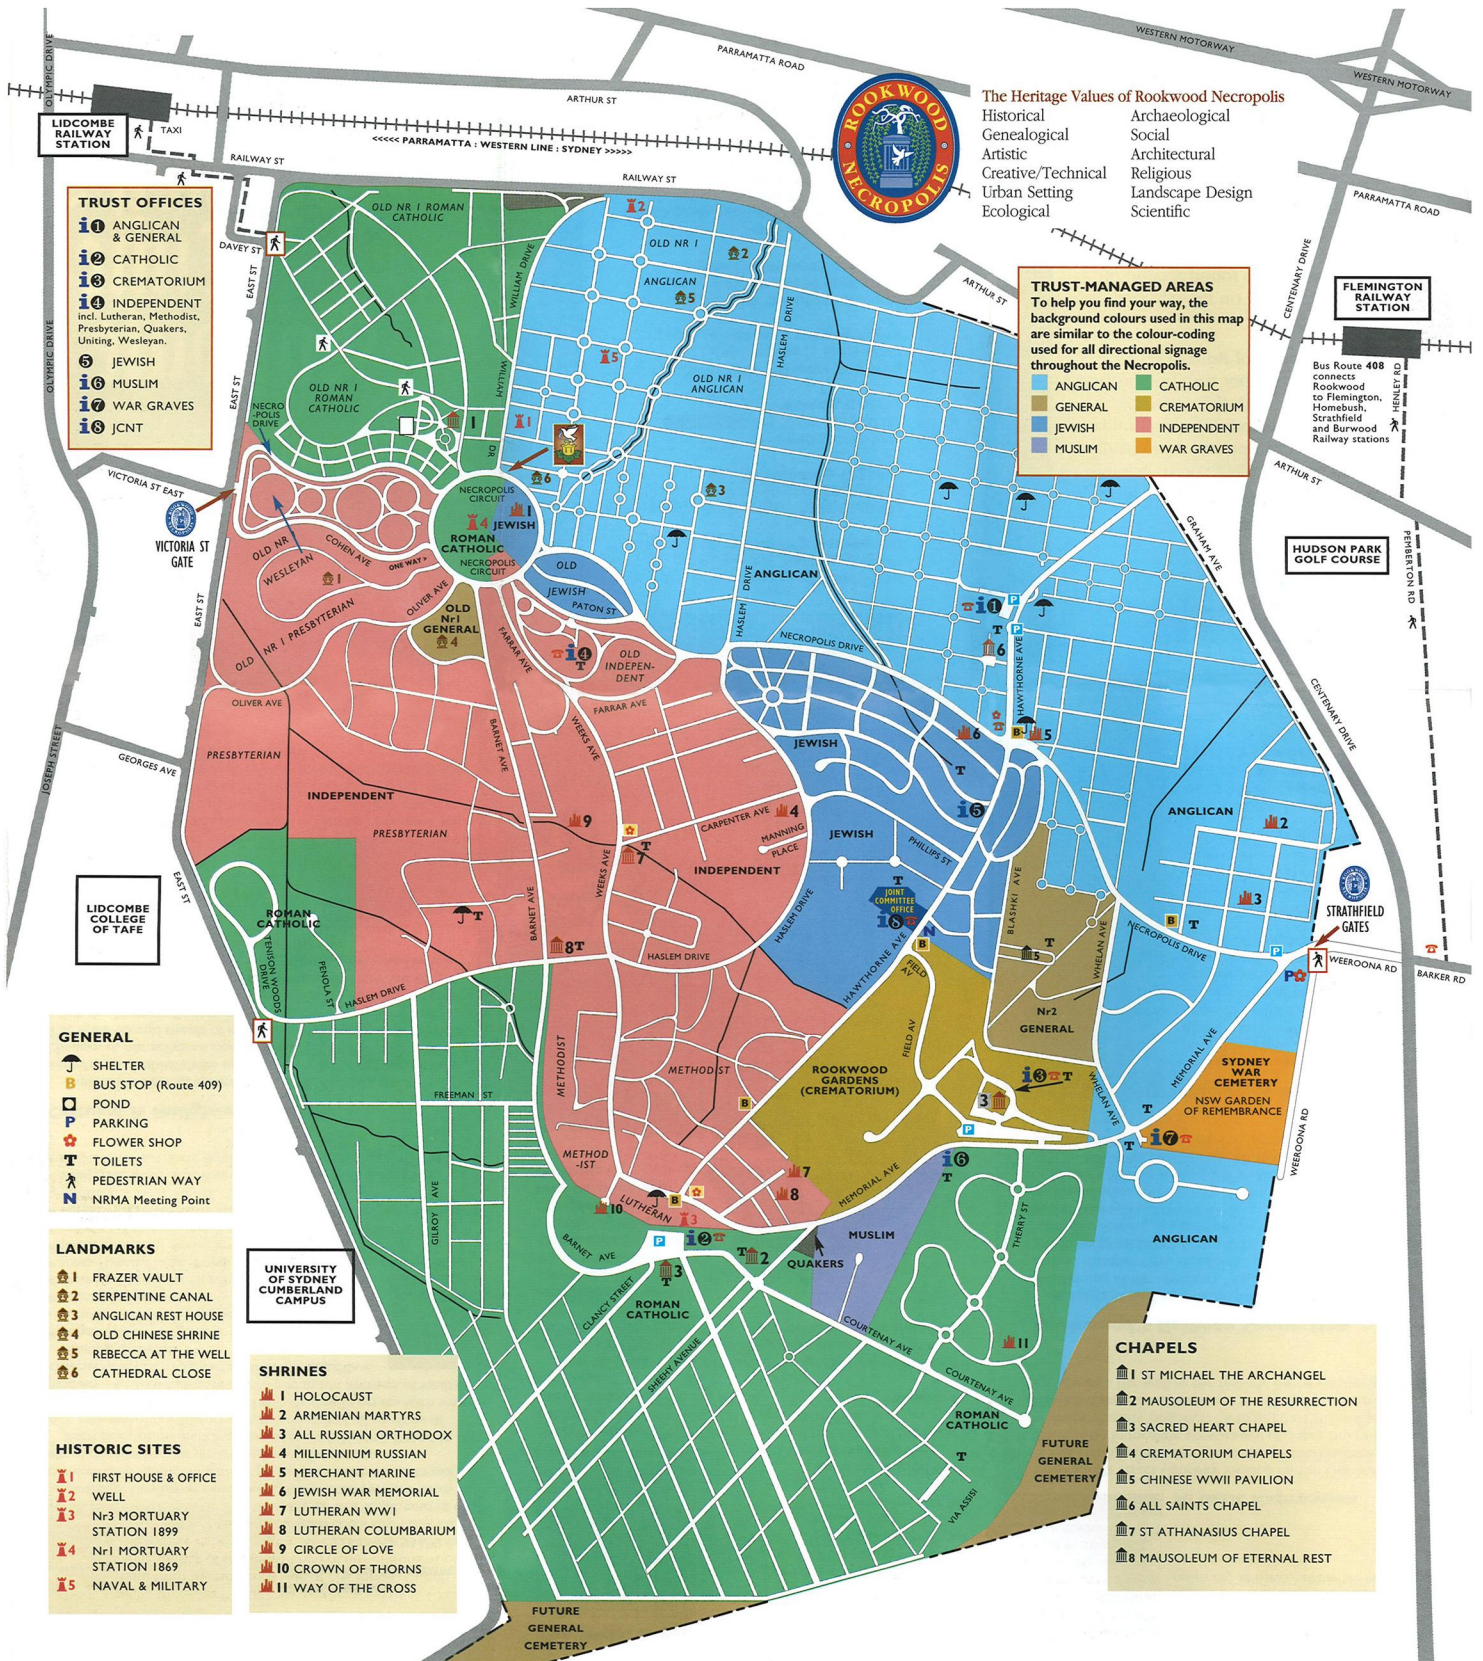

ROOKWOOD NECROPOLIS

The Heritage Values of Rookwood Necropolis

- Historical
- Genealogical
- Artistic
- Creative/Technical
- Urban Setting
- Ecological
- Archaeological
- Social
- Architectural
- Religious
- Landscape Design
- Scientific

TRUST-MANAGED AREAS
To help you find your way, the background colours used in this map are similar to the colour-coding used for all directional signage throughout the Necropolis.

- ANGLICAN
- CATHOLIC
- GENERAL
- JEWISH
- MUSLIM
- CREMATORIUM
- INDEPENDENT
- WAR GRAVES

TRUST OFFICES

- 1 ANGLICAN & GENERAL
- 2 CATHOLIC
- 3 CREMATORIUM
- 4 INDEPENDENT incl. Lutheran, Methodist, Presbyterian, Quakers, Uniting, Wesleyan.
- 5 JEWISH
- 6 MUSLIM
- 7 WAR GRAVES
- 8 JCNT

GENERAL

- Umbrella icon: SHELTER
- Bus icon: BUS STOP (Route 409)
- Pond icon: POND
- P icon: PARKING
- Flower icon: FLOWER SHOP
- Toilet icon: TOILETS
- Walking stick icon: PEDESTRIAN WAY
- N icon: NRMA Meeting Point

LANDMARKS

- 1 FRAZER VAULT
- 2 SERPENTINE CANAL
- 3 ANGLICAN REST HOUSE
- 4 OLD CHINESE SHRINE
- 5 REBECCA AT THE WELL
- 6 CATHEDRAL CLOSE

HISTORIC SITES

- 1 FIRST HOUSE & OFFICE
- 2 WELL
- 3 Nr-3 MORTUARY STATION 1899
- 4 Nr-1 MORTUARY STATION 1869
- 5 NAVAL & MILITARY

SHRINES

- 1 HOLOCAUST
- 2 ARMENIAN MARTYRS
- 3 ALL RUSSIAN ORTHODOX
- 4 MILLENNIUM RUSSIAN
- 5 MERCHANT MARINE
- 6 JEWISH WAR MEMORIAL
- 7 LUTHERAN WWI
- 8 LUTHERAN COLUMBARIUM
- 9 CIRCLE OF LOVE
- 10 CROWN OF THORNS
- 11 WAY OF THE CROSS

CHAPELS

- 1 ST MICHAEL THE ARCHANGEL
- 2 MAUSOLEUM OF THE RESURRECTION
- 3 SACRED HEART CHAPEL
- 4 CREMATORIUM CHAPELS
- 5 CHINESE WWII PAVILION
- 6 ALL SAINTS CHAPEL
- 7 ST ATHANASIUS CHAPEL
- 8 MAUSOLEUM OF ETERNAL REST

UNIVERSITY OF SYDNEY CUMBERLAND CAMPUS

LIDCOMBE COLLEGE OF TAFE

HUDSON PARK GOLF COURSE

STRATHFIELD GATES

SYDNEY WAR CEMETERY
NSW GARDEN OF REMEMBRANCE

Bus Route 408 connects Rookwood to Flemington, Homebush, Strathfield and Burwood Railway stations

WEEKOONA RD

WHEELER AVE

WHEELER AVE

WHEELER AVE

WHEELER AVE

WHEELER AVE

WHEELER AVE