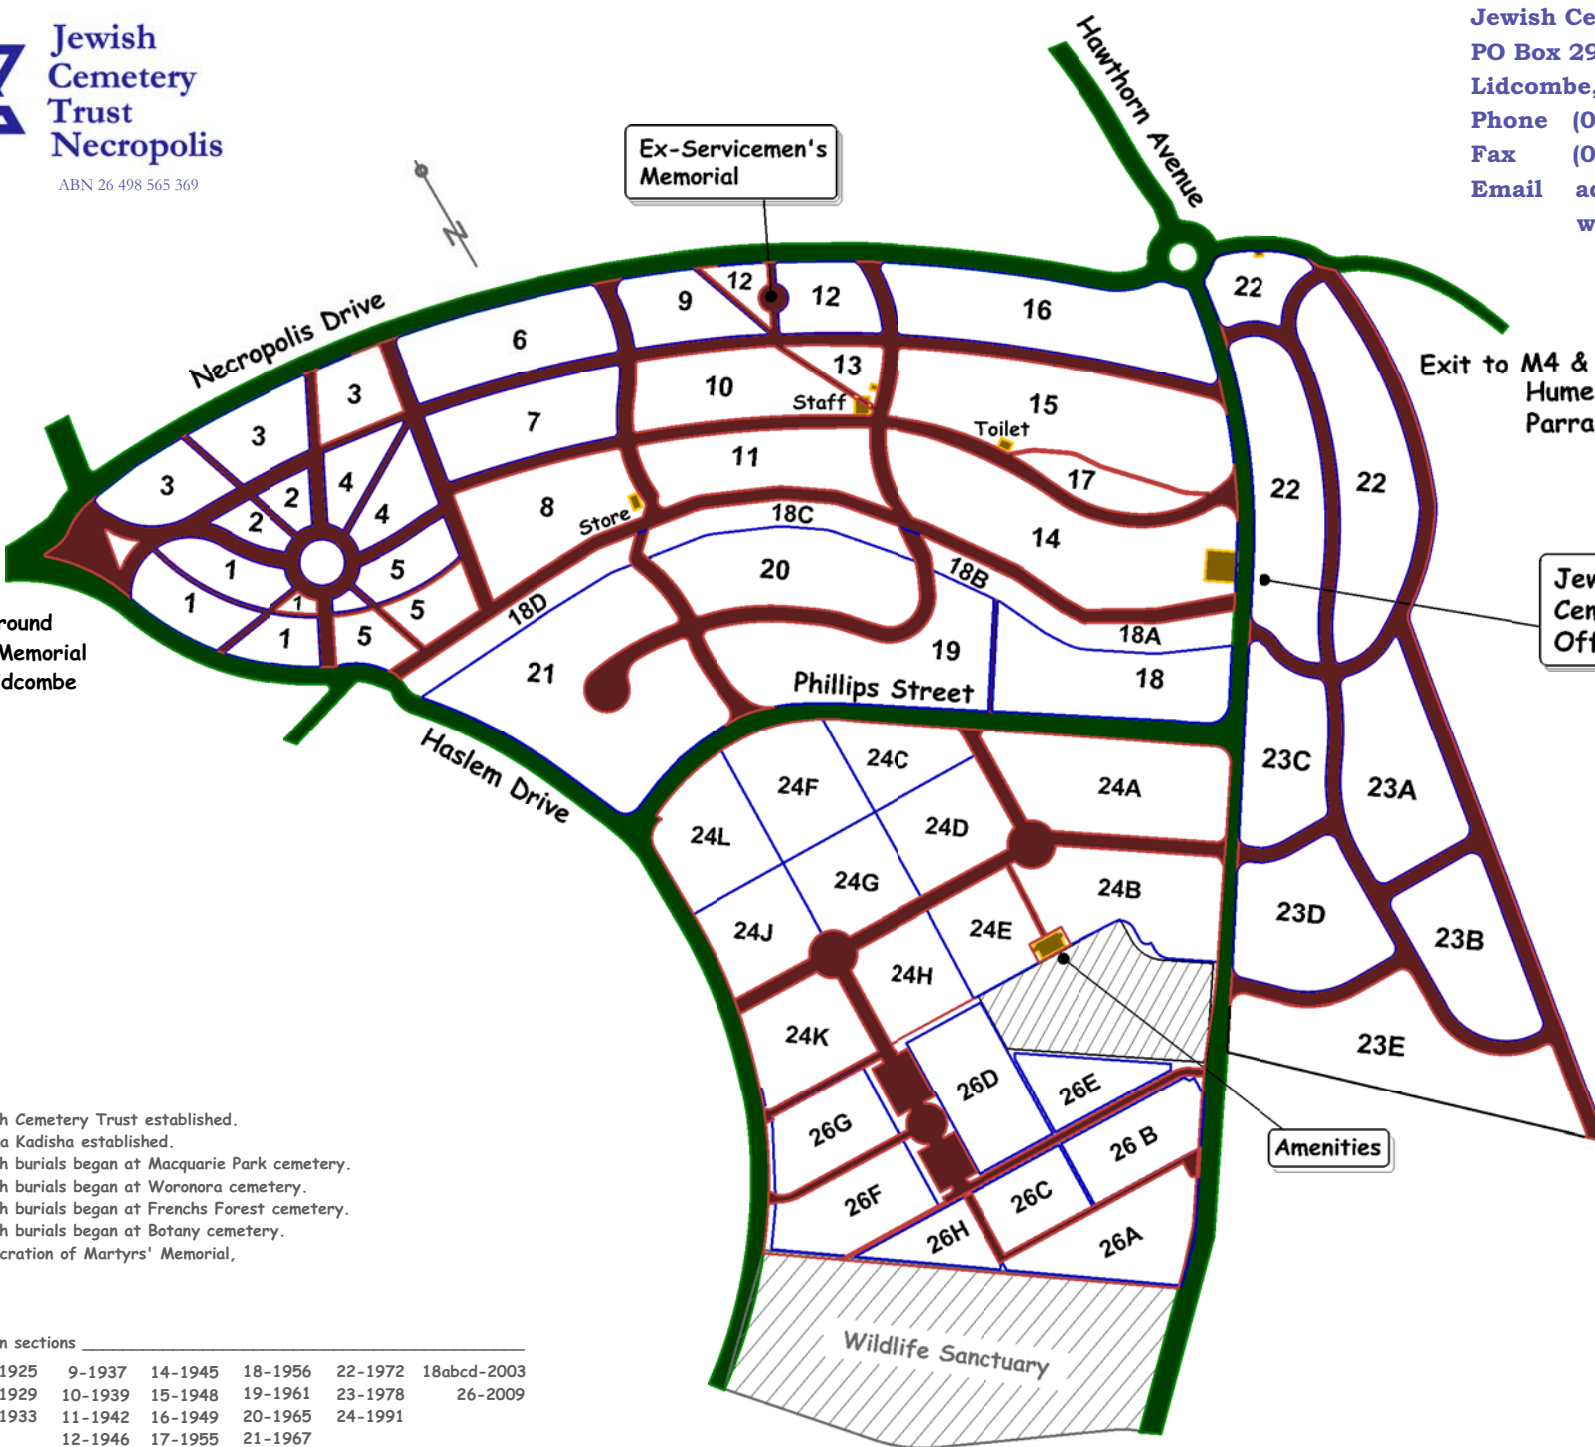

To the Old Ground
 the Martyrs Memorial
 and exit to Lidcombe

Exit to M4 & M5 Motorways,
 Hume Highway and
 Parramatta Road

- 1904 - Jewish Cemetery Trust established.
- 1912 - Chevra Kadisha established.
- 1934 - Jewish burials began at Macquarie Park cemetery.
- 1937 - Jewish burials began at Woronora cemetery.
- 1945 - Jewish burials began at Frenchs Forest cemetery.
- 1957 - Jewish burials began at Botany cemetery.
- 1972 - Consecration of Martyrs' Memorial,

First burials in sections

1-1906	6-1925	9-1937	14-1945	18-1956	22-1972	18abcd-2003
2-1913	7-1929	10-1939	15-1948	19-1961	23-1978	26-2009
3-1914	8-1933	11-1942	16-1949	20-1965	24-1991	
4-1920		12-1946	17-1955	21-1967		
5-1922		13-1947				