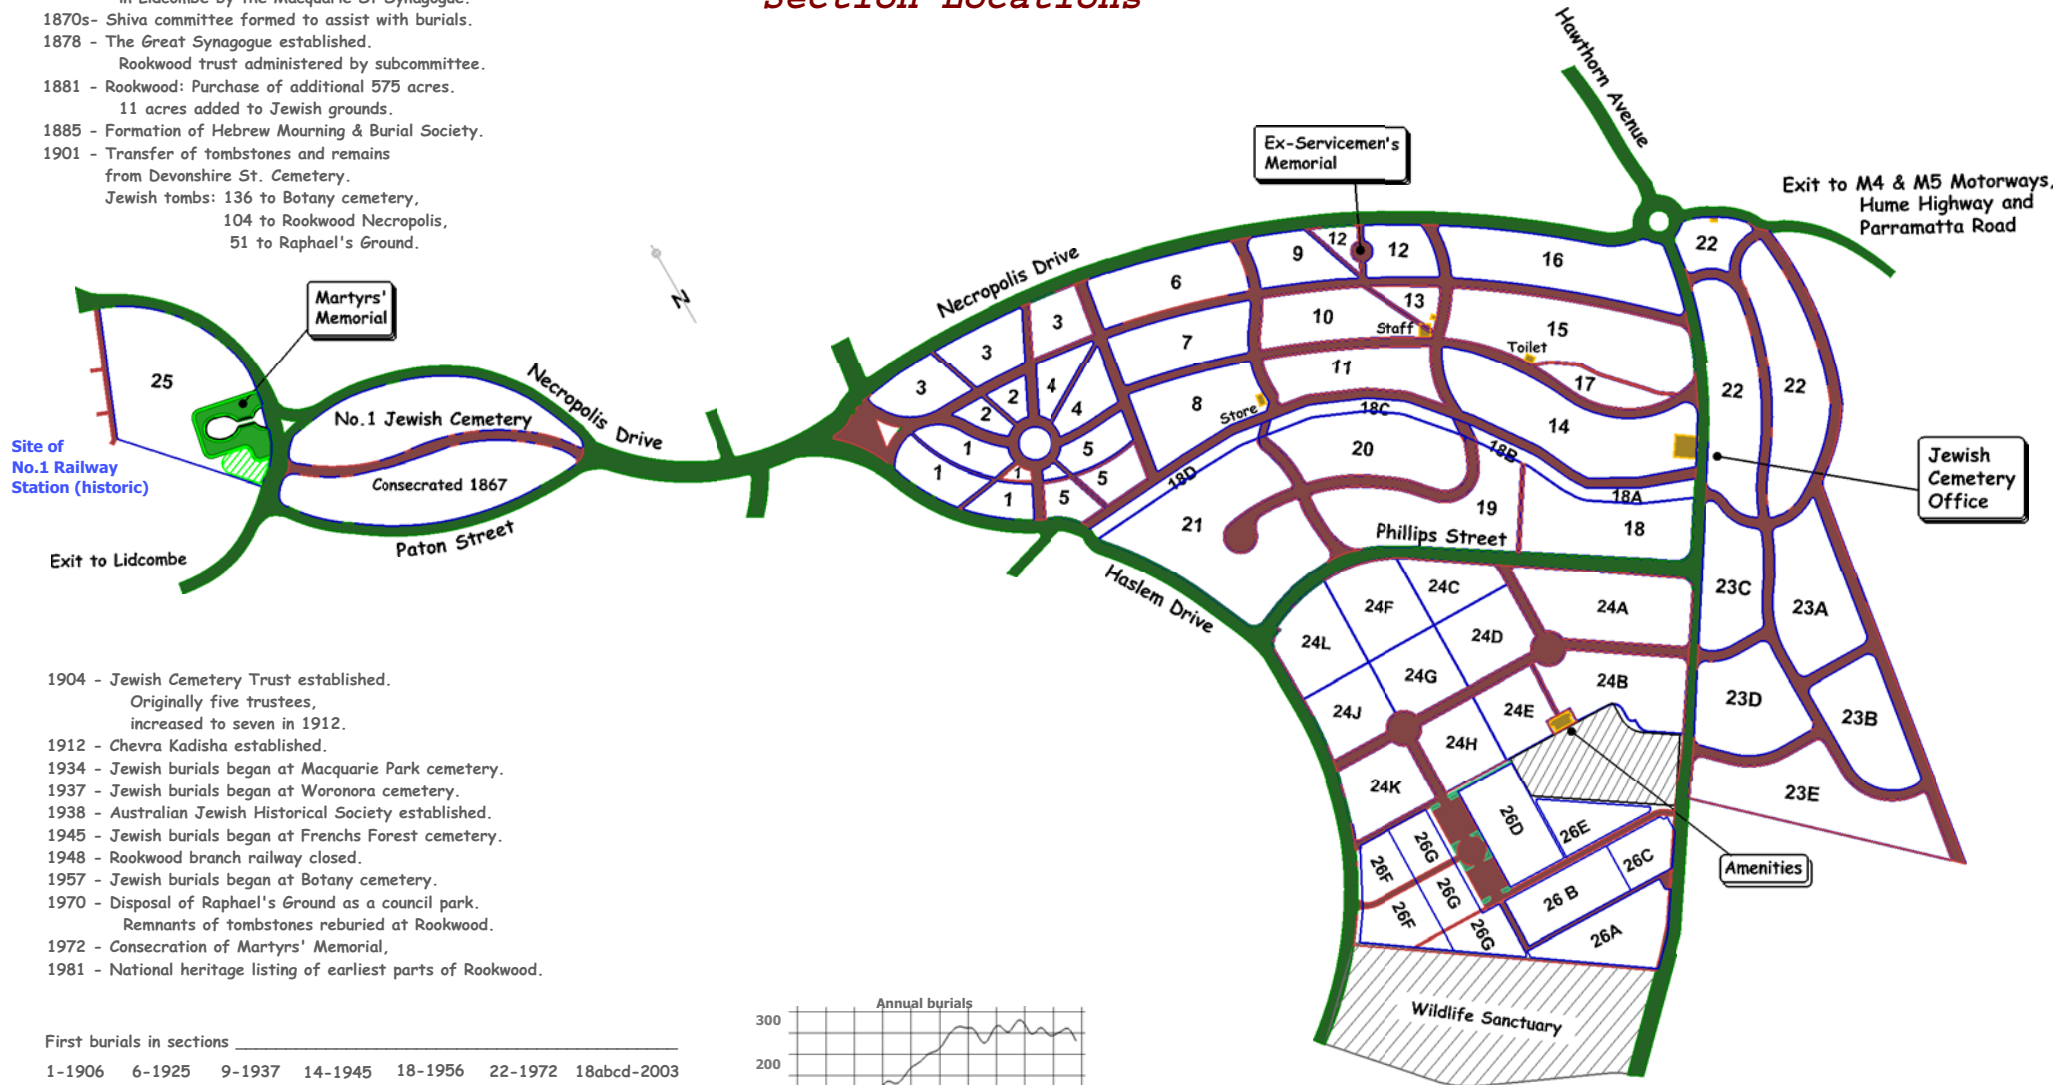

Rookwood Necropolis Section Locations

- 1904 - Jewish Cemetery Trust established.
  Originally five trustees,
  increased to seven in 1912.
- 1912 - Chevra Kadisha established.
- 1934 - Jewish burials began at Macquarie Park cemetery.
- 1937 - Jewish burials began at Woronora cemetery.
- 1938 - Australian Jewish Historical Society established.
- 1945 - Jewish burials began at Frenchs Forest cemetery.
- 1948 - Rookwood branch railway closed.
- 1957 - Jewish burials began at Botany cemetery.
- 1970 - Disposal of Raphael's Ground as a council park.
  Remnants of tombstones reburied at Rookwood.
- 1972 - Consecration of Martyrs' Memorial.
- 1981 - National heritage listing of earliest parts of Rookwood.

First burials in sections

1-1906	6-1925	9-1937	14-1945	18-1956	22-1972	18abcd-2003
2-1913	7-1929	10-1939	15-1948	19-1961	23-1978	25-2009
3-1914	8-1933	11-1942	16-1949	20-1965	24-1991	26-2009
4-1920		12-1946	17-1955	21-1967		
5-1922		13-1947